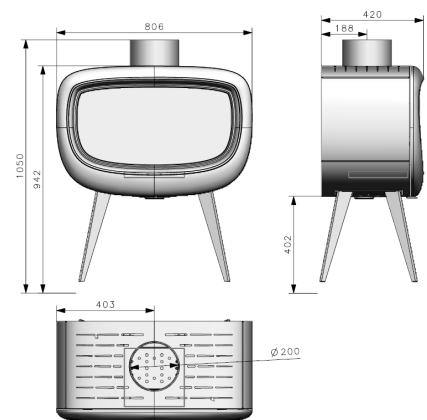

GODIN

BAGUERA

The Bush TV

Like a mid-century TV console, the Baguera's retro-styled designed cast iron wood fire is the perfect complement to a modern interior. Affectionately nicknamed "The Bush TV" the Baguera will delight you with its "groovy" looks and amazing heat.

FEATURES & BENEFITS:

- Unique contemporary design
- Heat output up to 200sq.m
- Weight 170kg
- Fuel: wood burning, logs up to 33cm
- Front loading
- Flue size 150mm
- Constructed of Cast iron and steel

GODIN BAGUERA STANDARD INSTALLATION

HEATER DIMENSIONS

Height = 1050mm
 Width = 806mm
 Depth = 420mm
 Weight = 170kg

HEARTH REQUIREMENTS

Minimum Width = 1030mm
 Minimum Depth = 820mm
 From door to front of hearth = 400mm
 Hearth thickness = 20mm

DATA SPECIFICATION

Heating Capacity = 140 sq m
 Flue Type - 6" /150mm Triple skin flue
 Report Number: ASFT17089

CLEARANCE FROM NON COMBUSTIBLE MATERIAL

Rear = 100mm Side = 100mm Corner = 100mm

CLEARANCES FROM COMBUSTIBLE MATERIAL