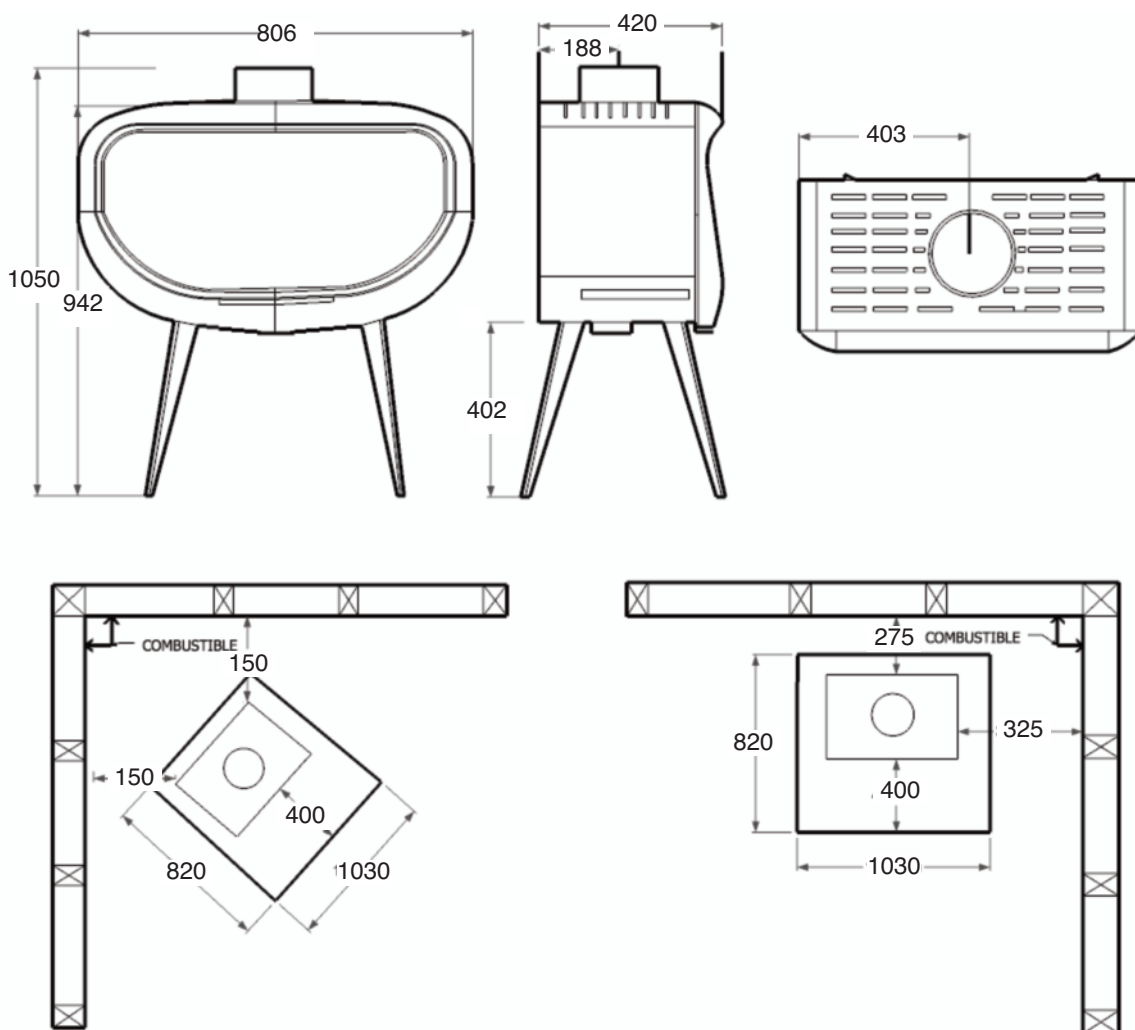

GODIN

BAGUERA

The Bush TV

Like a mid-century TV console, the Baguera's retro-styled designed cast iron wood fire is the perfect complement to a modern interior. Affectionately nicknamed "The Bush TV" the Baguera will delight you with its "groovy" looks and amazing heat.

FEATURES & BENEFITS:

- Unique contemporary design
- Heat output up to 200sq.m
- Weight 170kg
- Fuel: wood burning, logs up to 33cm
- Front loading
- Flue size 150mm
- Constructed of Cast iron and steel

GODIN BAGUERA STANDARD INSTALLATION

HEATER DIMENSIONS

Height = 1050mm
 Width = 806mm
 Depth = 420mm
 Weight = 170kg

HEARTH REQUIREMENTS

Minimum Width = 1030mm
 Minimum Depth = 820mm
 From door to front of hearth = 400mm
 Hearth thickness = 20mm

DATA SPECIFICATION

Heating Capacity = 140 sq m
 Flue Type - 6" /150mm Triple skin flue
 Report Number: ASFT17089

CLEARANCE FROM NON COMBUSTIBLE MATERIAL

Rear = 100mm Side = 100mm Corner = 100mm

CLEARANCES FROM COMBUSTIBLE MATERIAL